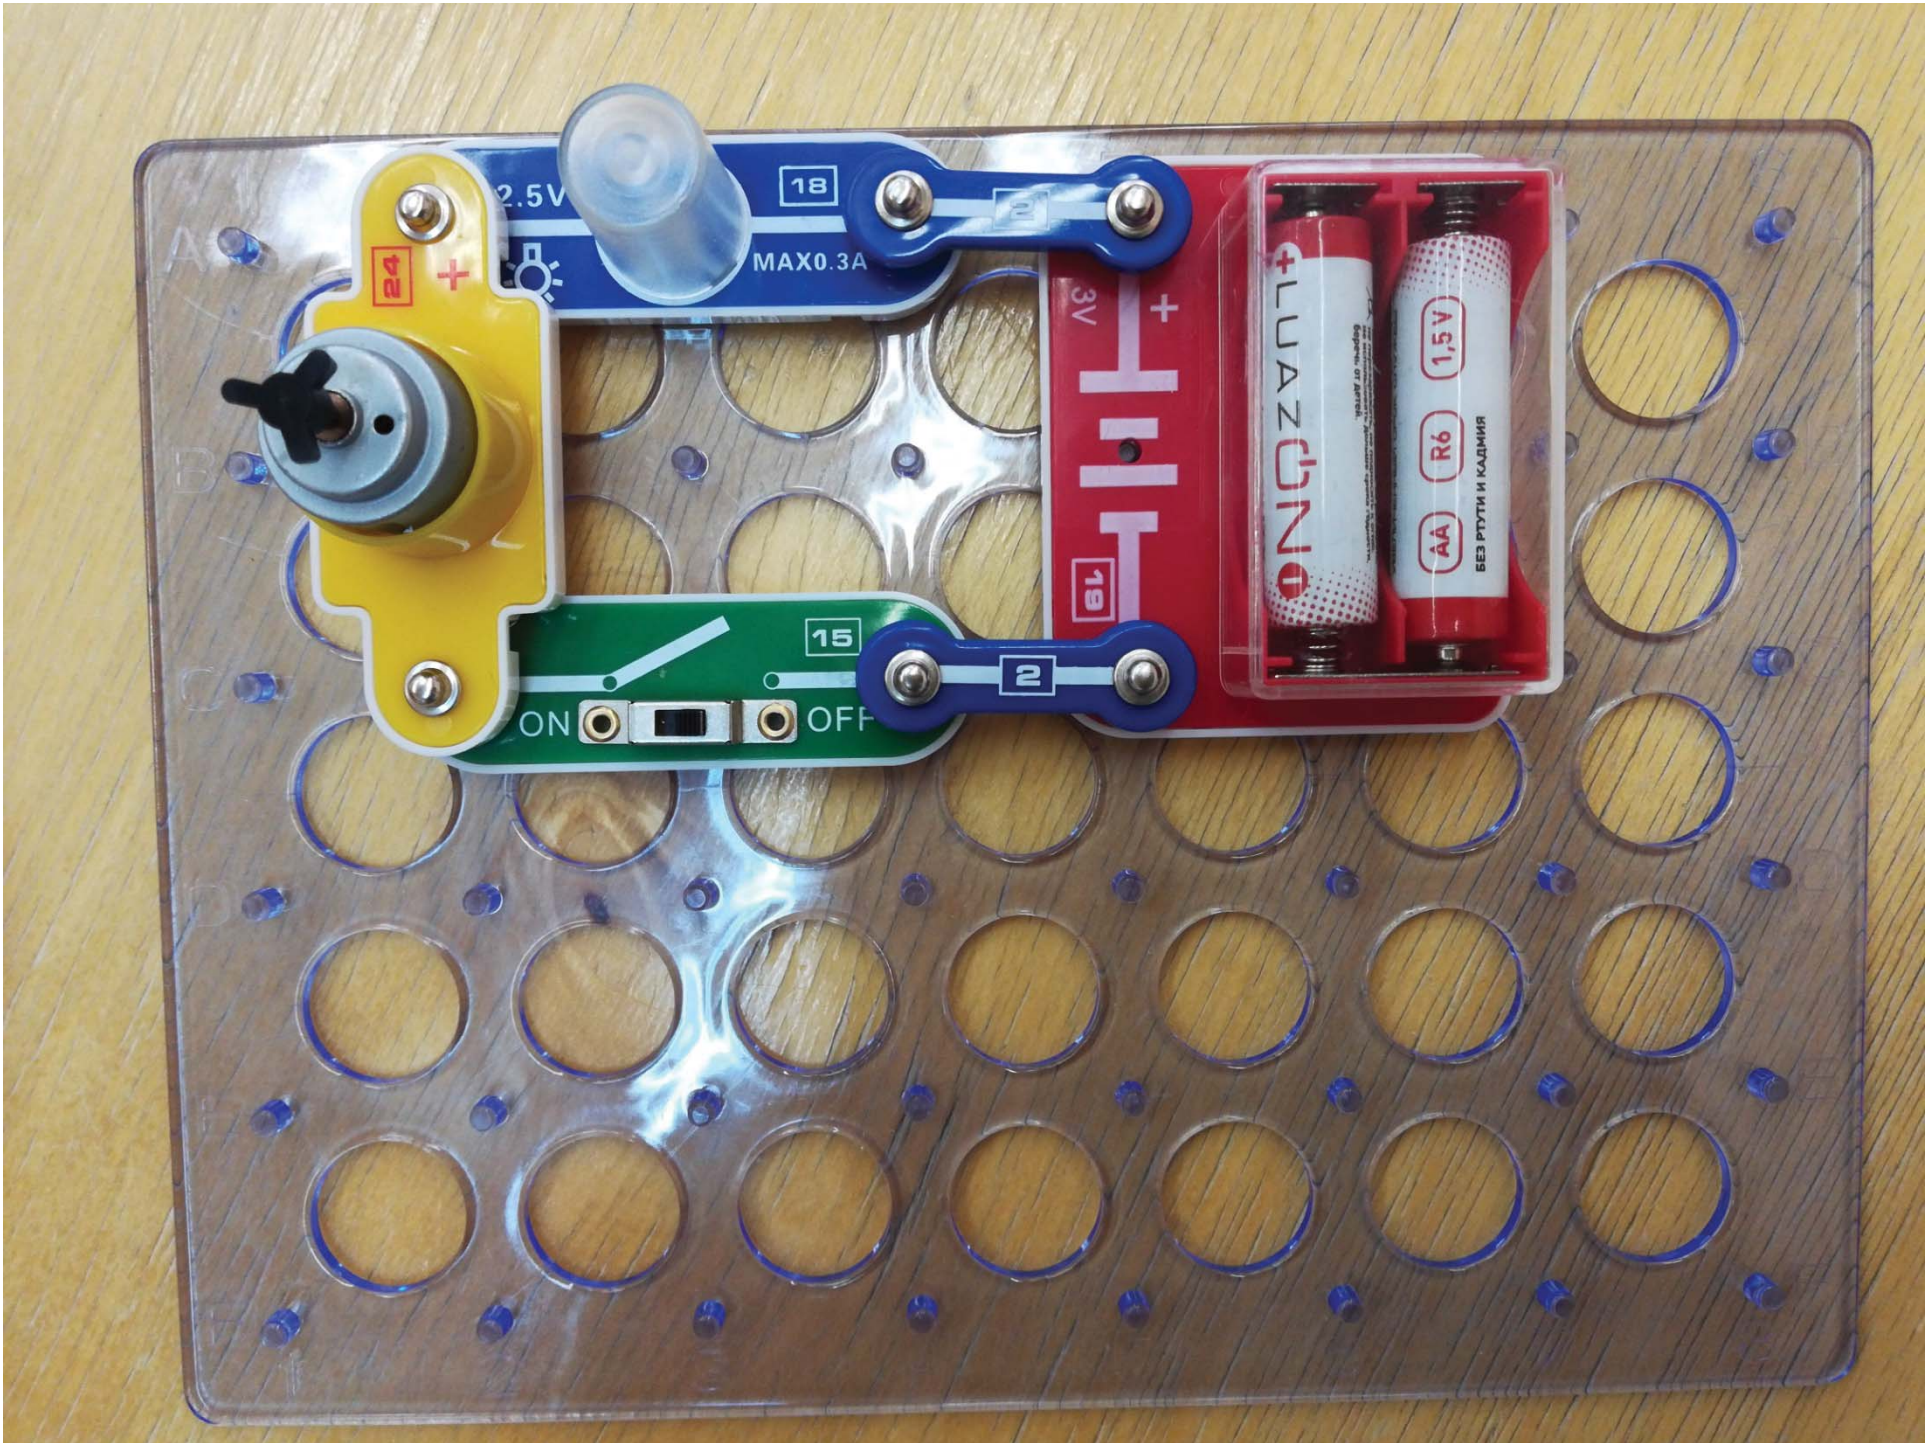

AA

БЕЗ РТУТИ И КАДИИЯ

Схема № 8 Фонарик с лампочкой

Blue PCB with a light bulb symbol, 'S.2V' text, and a blue potentiometer. A green PCB with 'ON' and 'OFF' labels and a switch mechanism is connected to it.