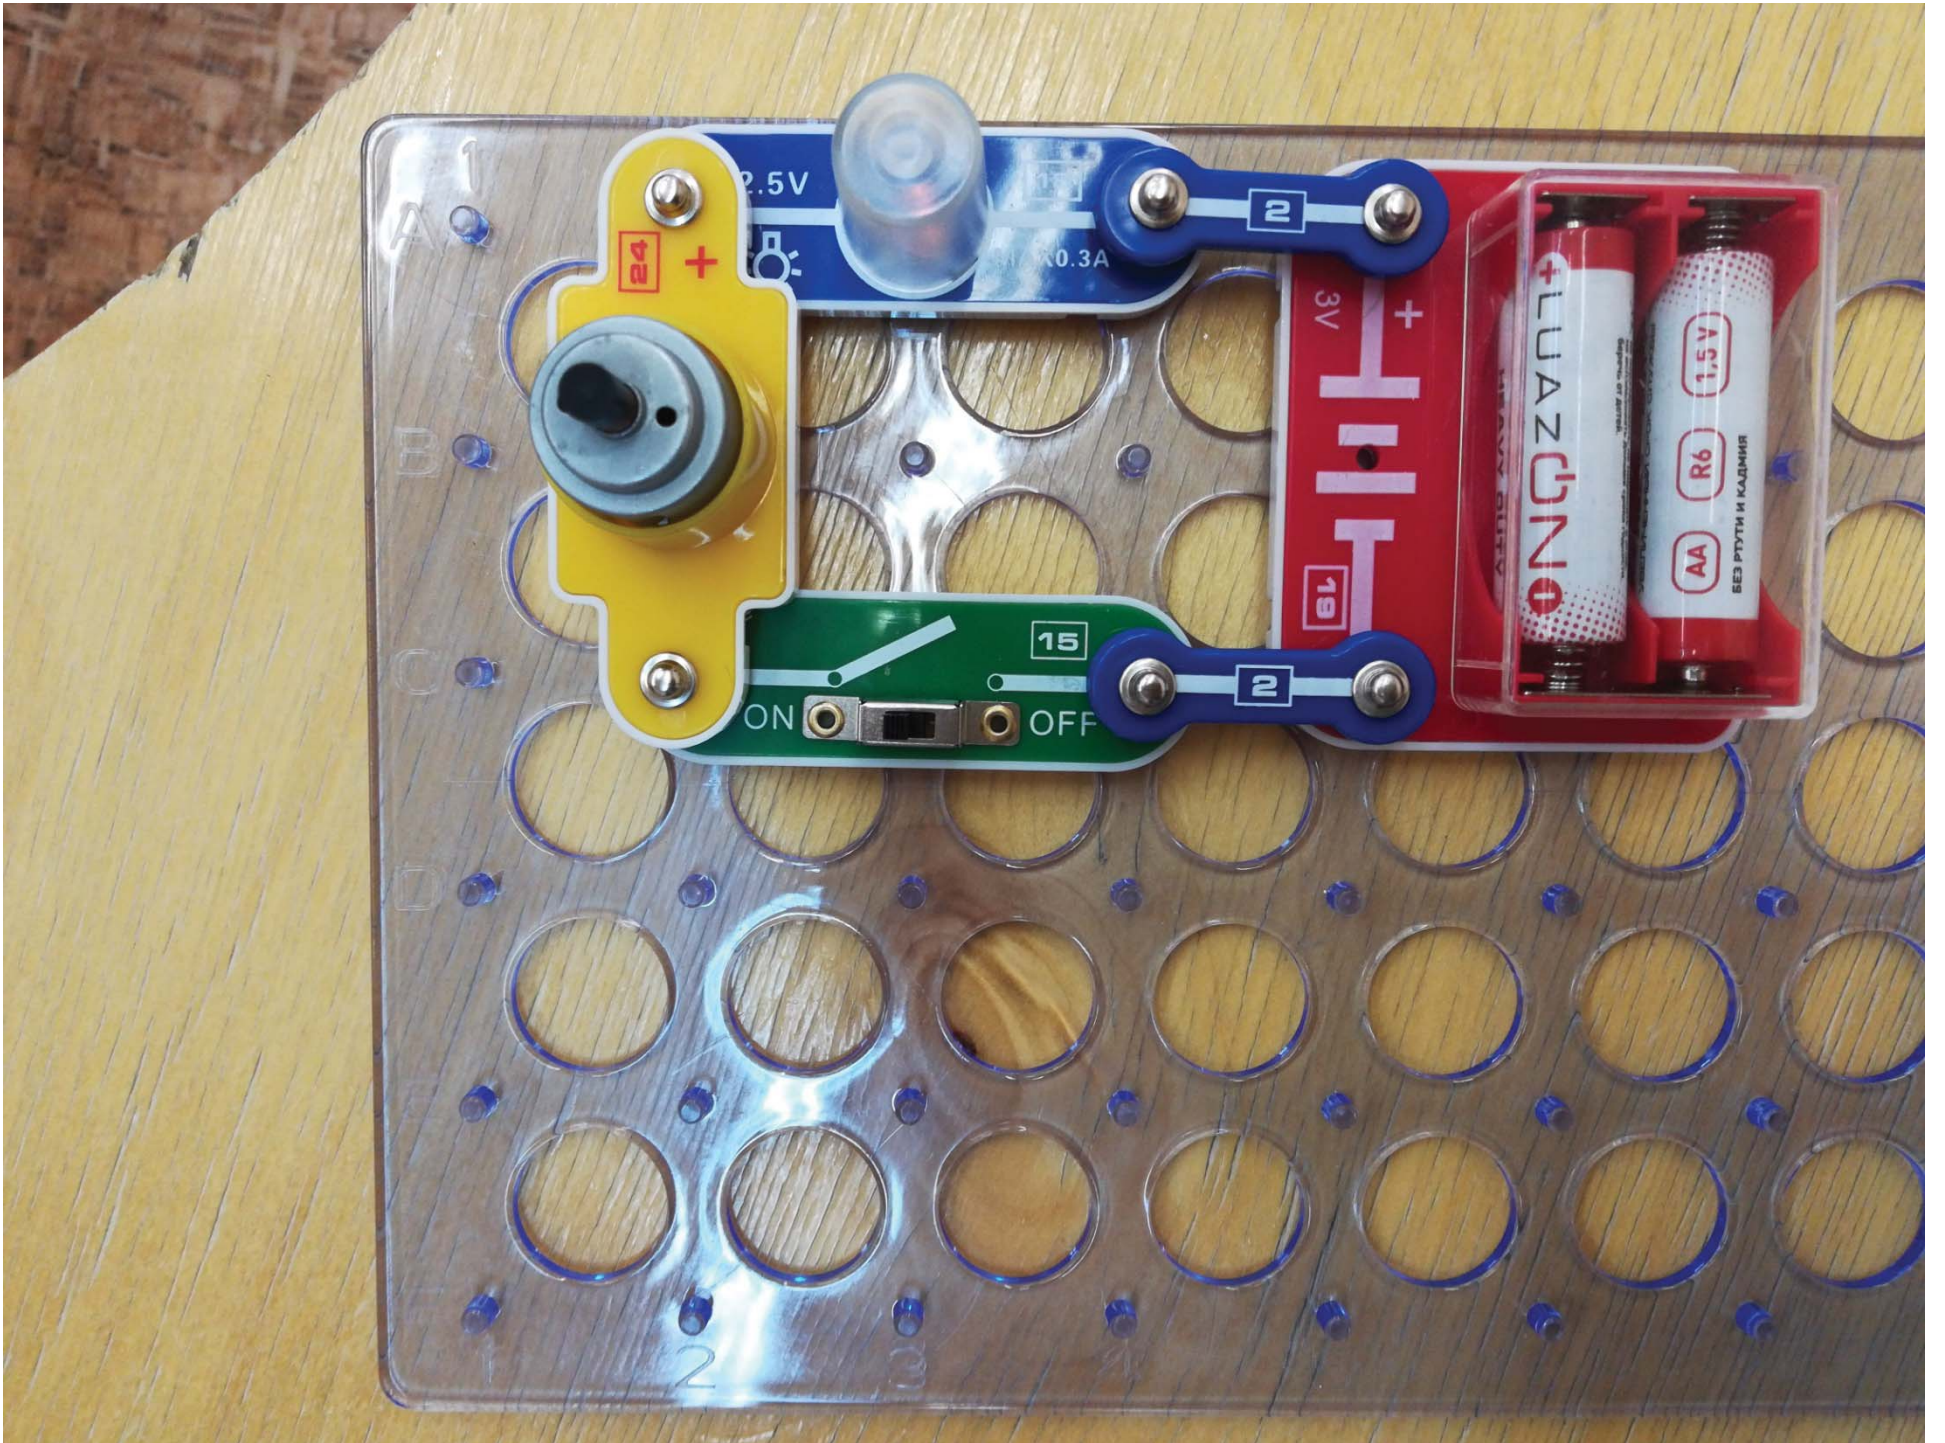

AA

БЕЗ РТУТИ И КАДИИЯ

Схема № 8 Фонарик с лампочкой

Blue PCB with a light bulb symbol, 'S.2V' text, and a blue potentiometer. A green PCB with 'ON' and 'OFF' labels and a switch mechanism is connected to it.

Red battery pack containing two Eveready batteries. The top battery is labeled 'Eveready' and 'LR03 1.5V'. The bottom battery is labeled 'Eveready' and 'LR03 1.5V'.

ON OFF 15

2.5V MA

19

3

Energizer

15
ON OFF