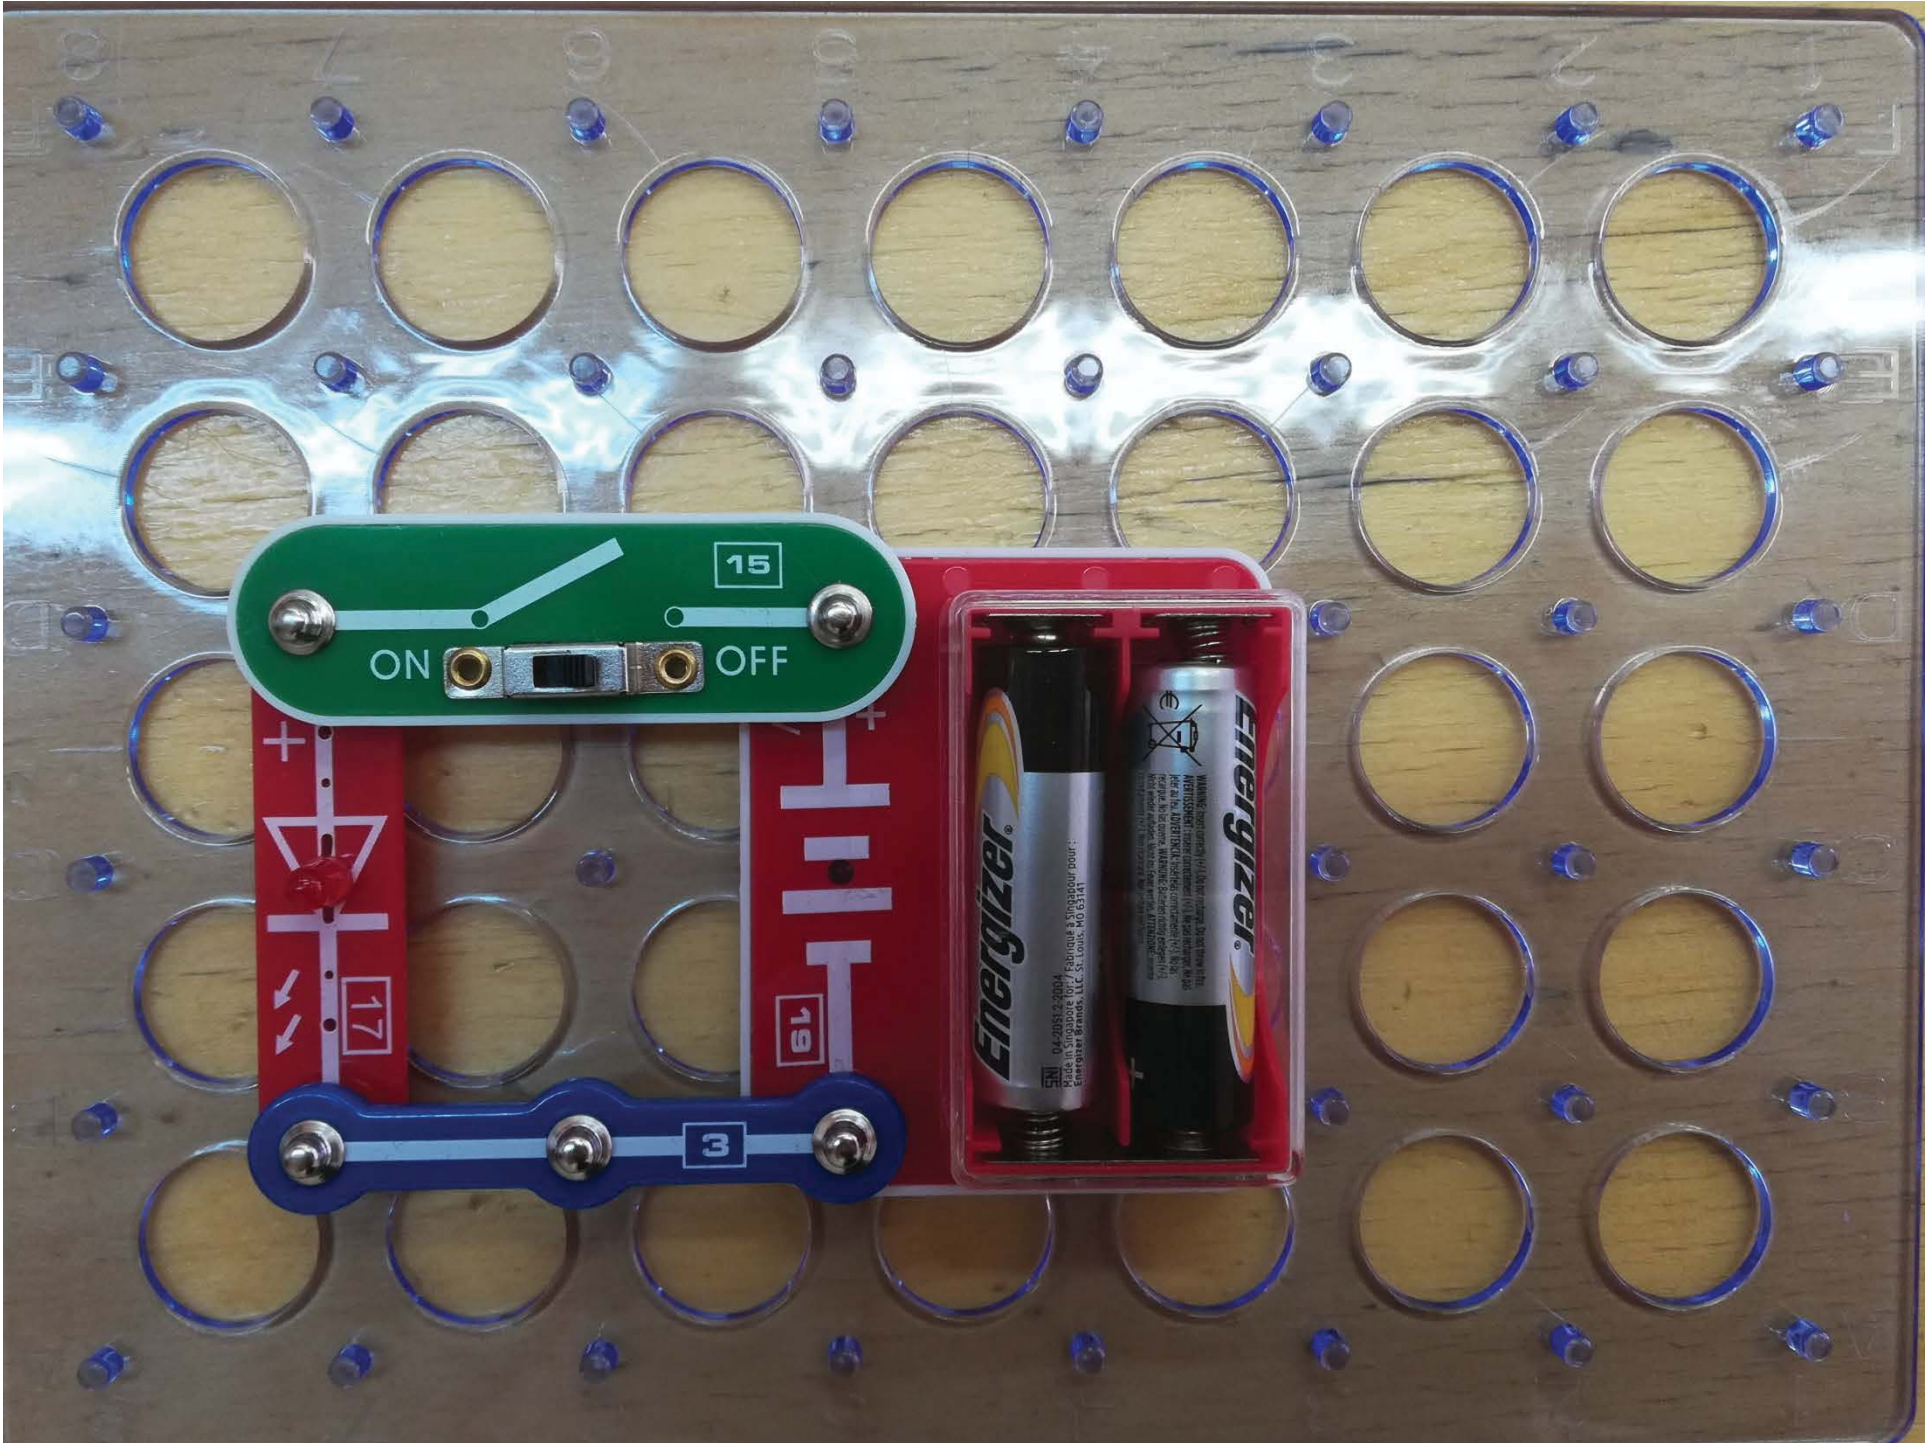

AA

БЕЗ РТУТИ И КАДИИЯ

Схема № 8 Фонарик с лампочкой

Blue PCB with a light bulb symbol, 'S.2V' text, and a blue potentiometer. A green PCB with 'ON' and 'OFF' labels and a switch mechanism is connected to it.

Red battery pack containing two Eveready batteries. The top battery is labeled 'Eveready' and 'LR03 1.5V'. The bottom battery is labeled 'Eveready' and 'LR03 1.5V'.

ON OFF 15

2.5V MA

19

3

Energizer

15
ON OFF

Схема № 9

Управляемая кнопкой лампочка

2.5V

MAX0.3A

18

19

3V

+