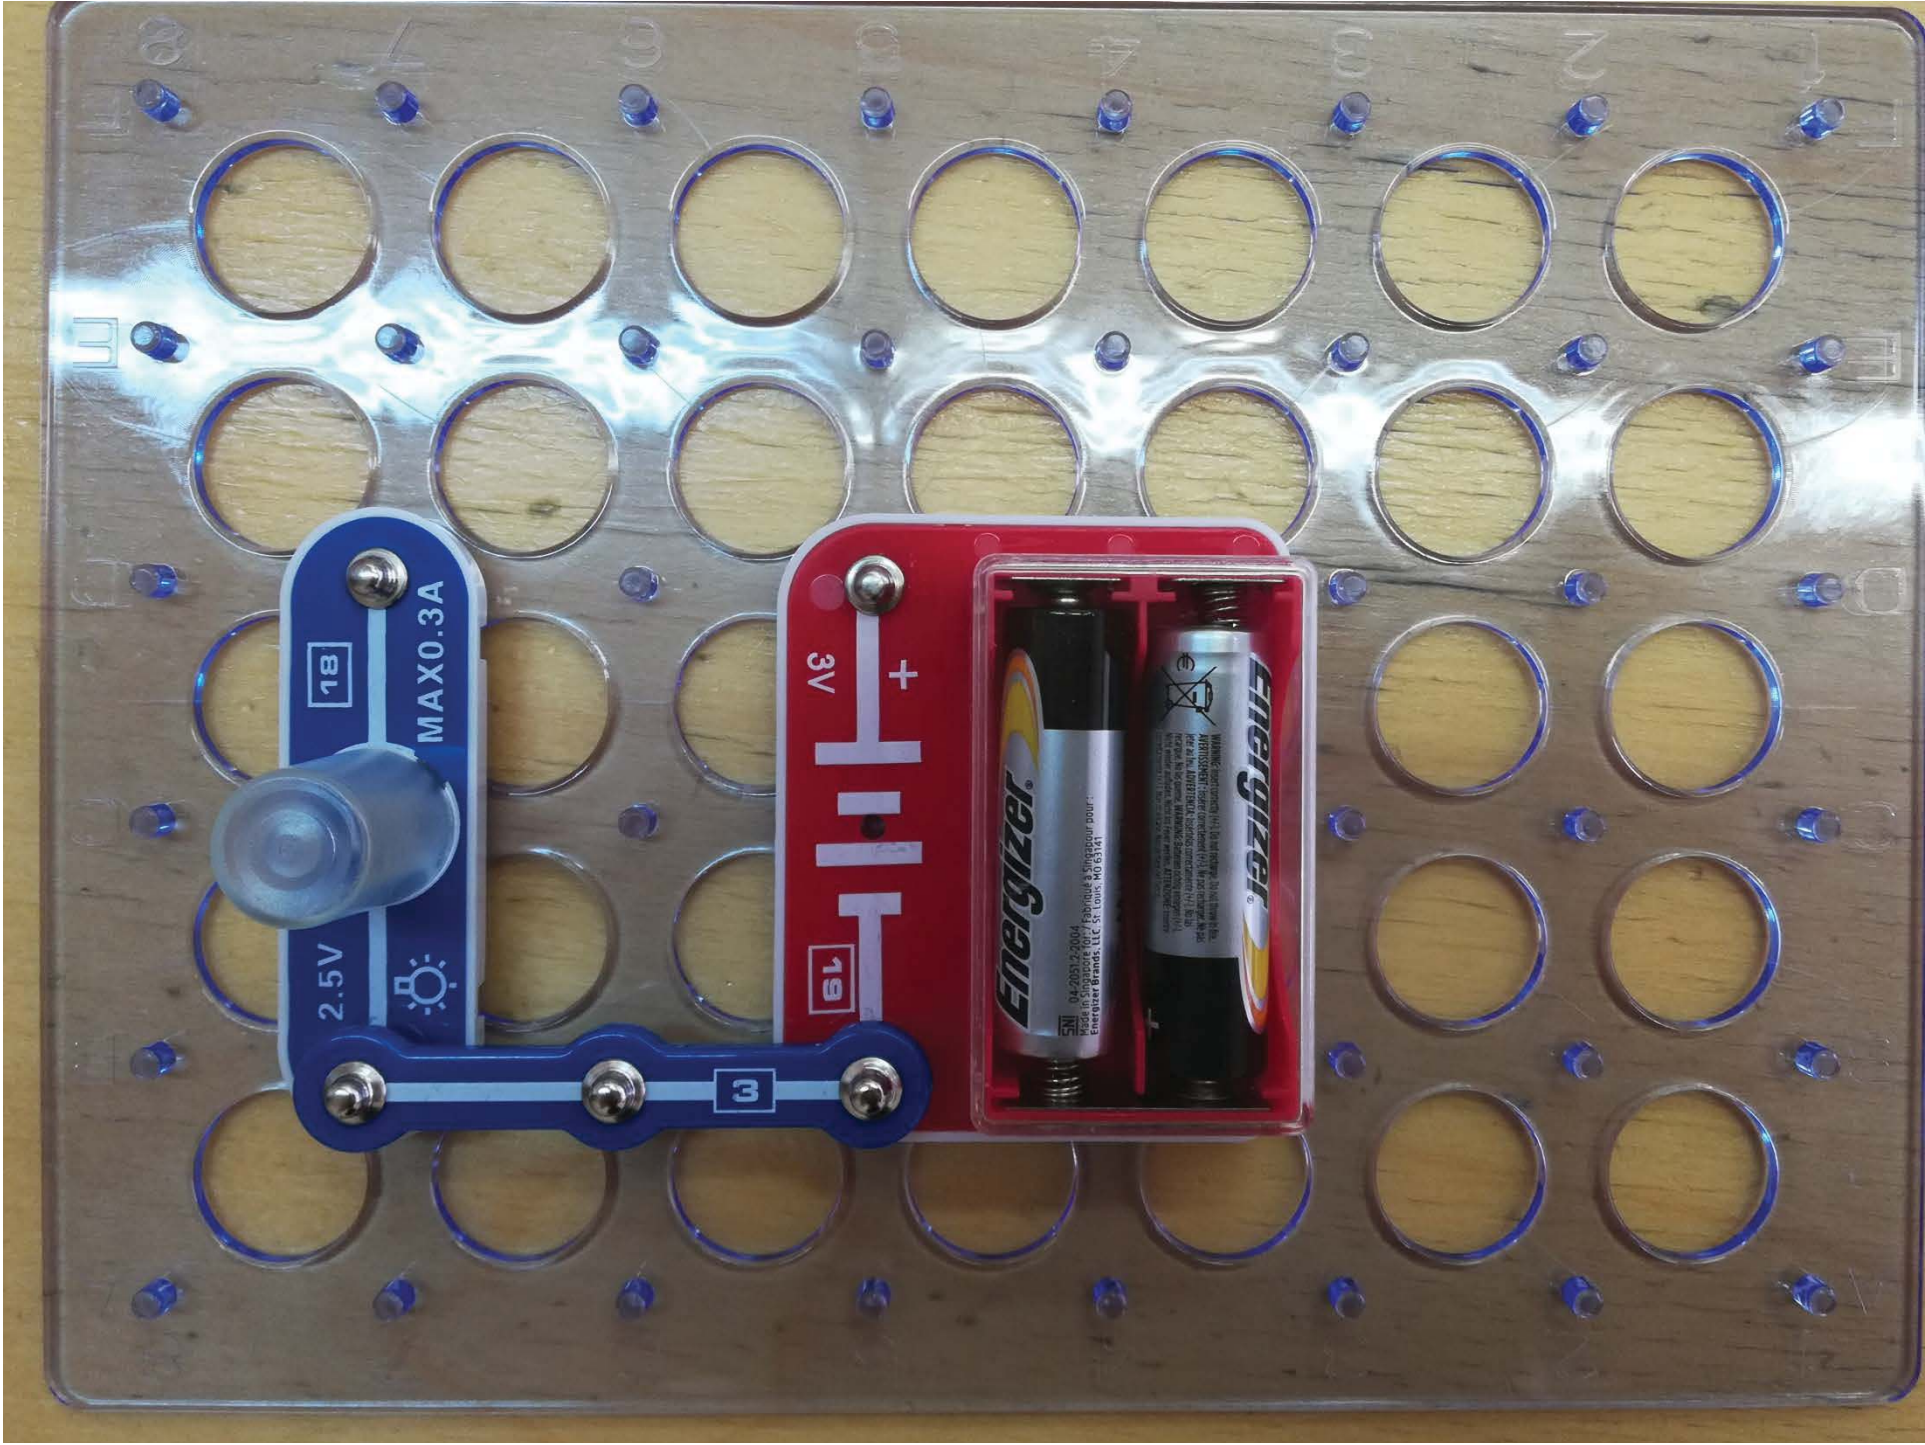

AA

БЕЗ РТУТИ И КАДИИЯ

Схема № 8 Фонарик с лампочкой

Blue PCB with a light bulb symbol, 'S.2V' text, and a blue potentiometer. A green PCB with 'ON' and 'OFF' labels and a switch mechanism is connected to it.