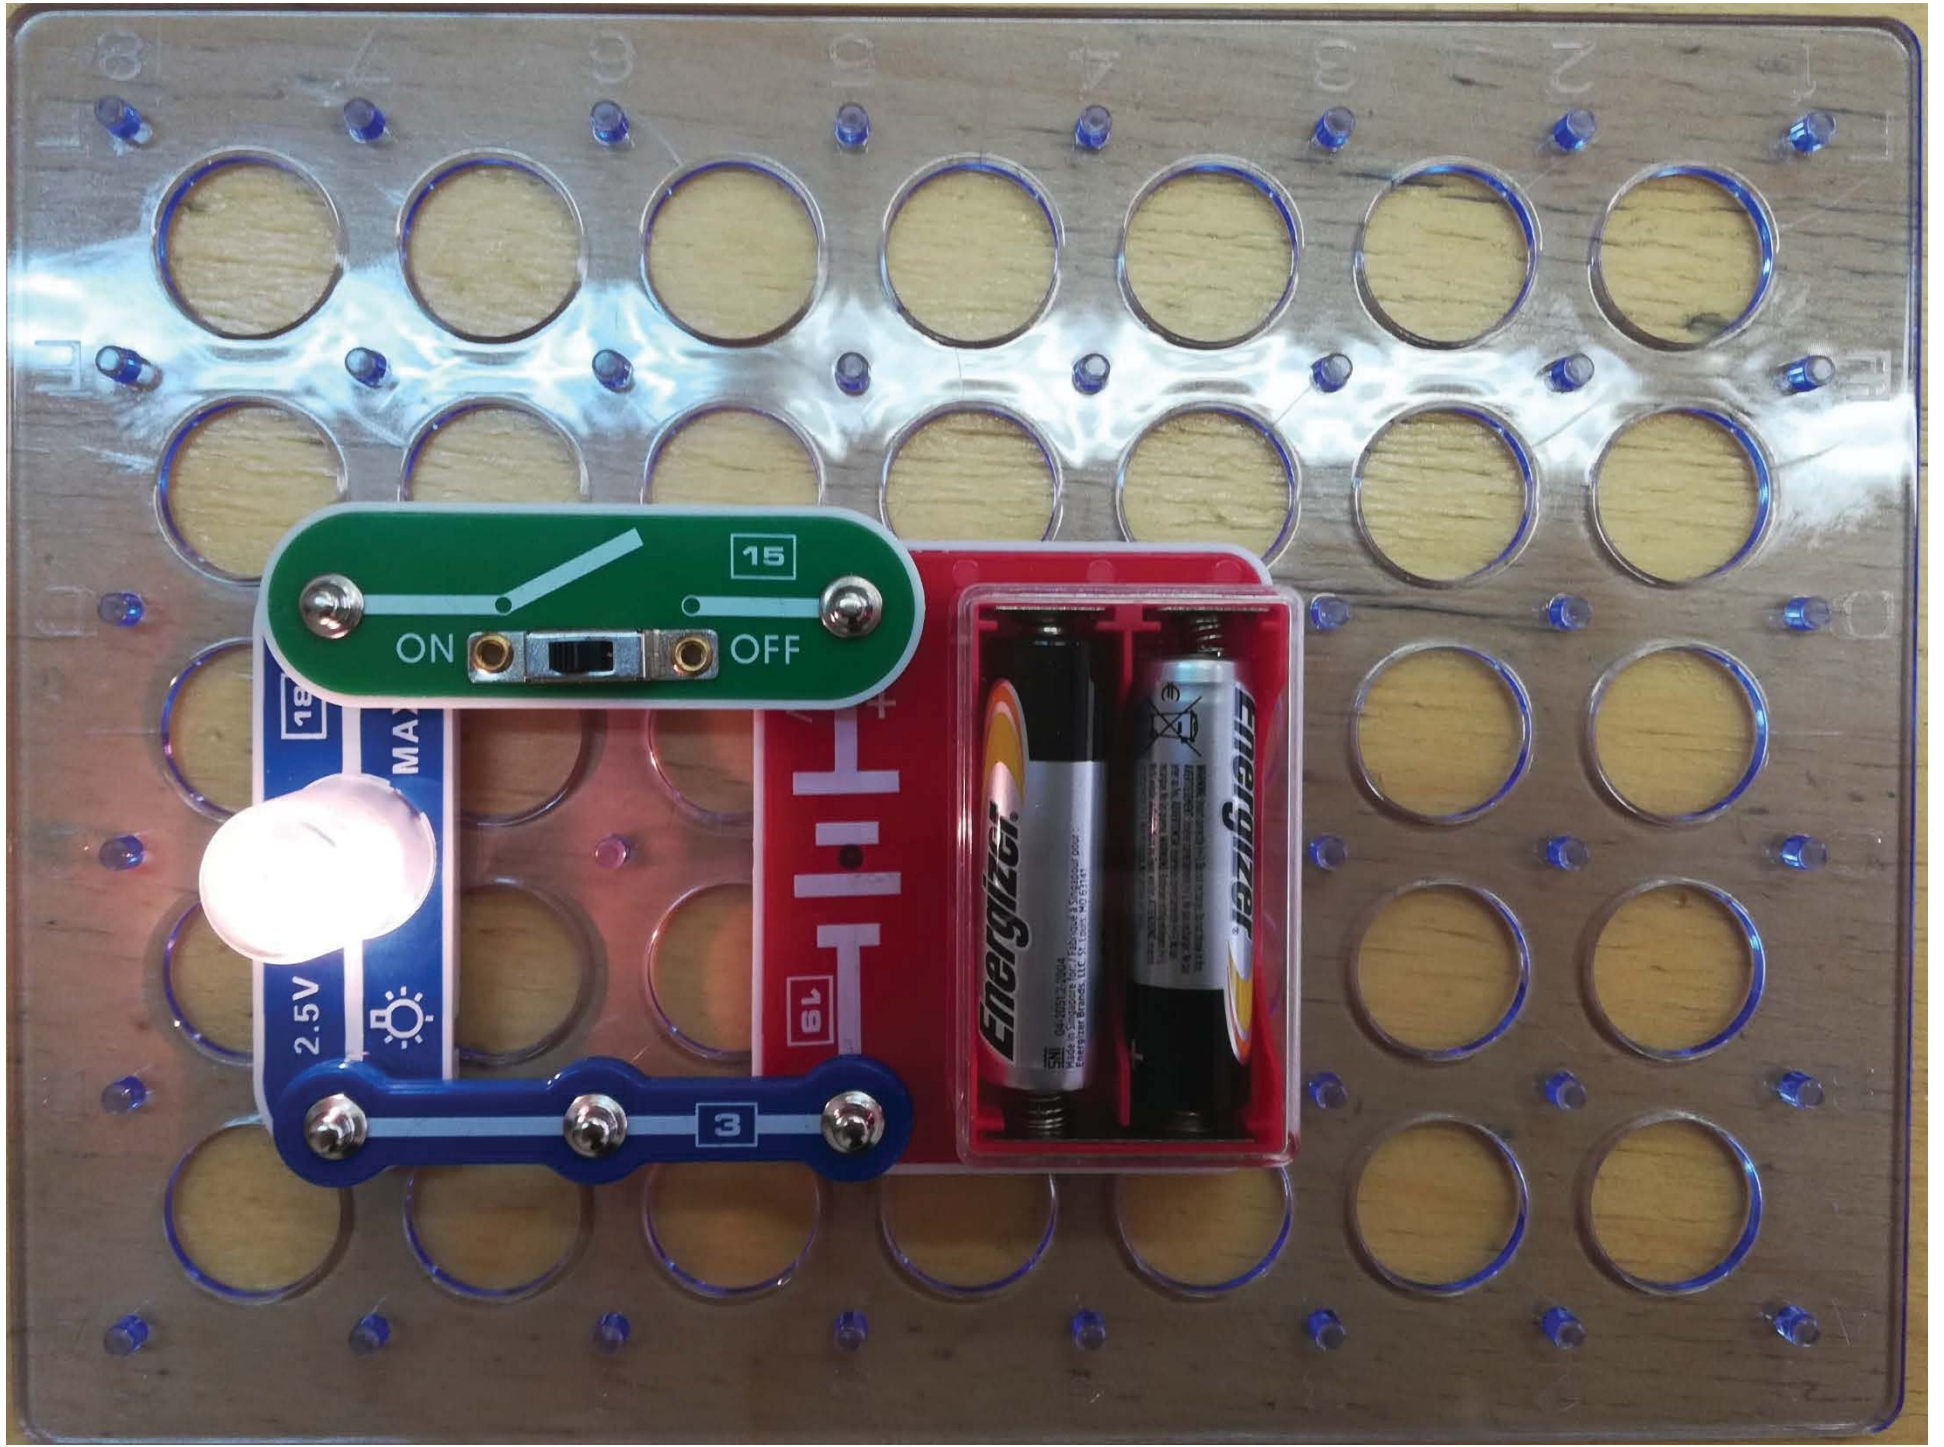

AA

БЕЗ РТУТИ И КАДИИЯ

Схема № 8 Фонарик с лампочкой

Blue PCB with a light bulb symbol, 'S.2V' text, and a blue potentiometer. A green PCB with 'ON' and 'OFF' labels and a switch mechanism is connected to it.

Red battery pack containing two Eveready batteries. The top battery is labeled 'Eveready' and 'LR03 1.5V'. The bottom battery is labeled 'Eveready' and 'LR03 1.5V'.

ON OFF 15

2.5V MA

19

3

Energizer

15
ON OFF