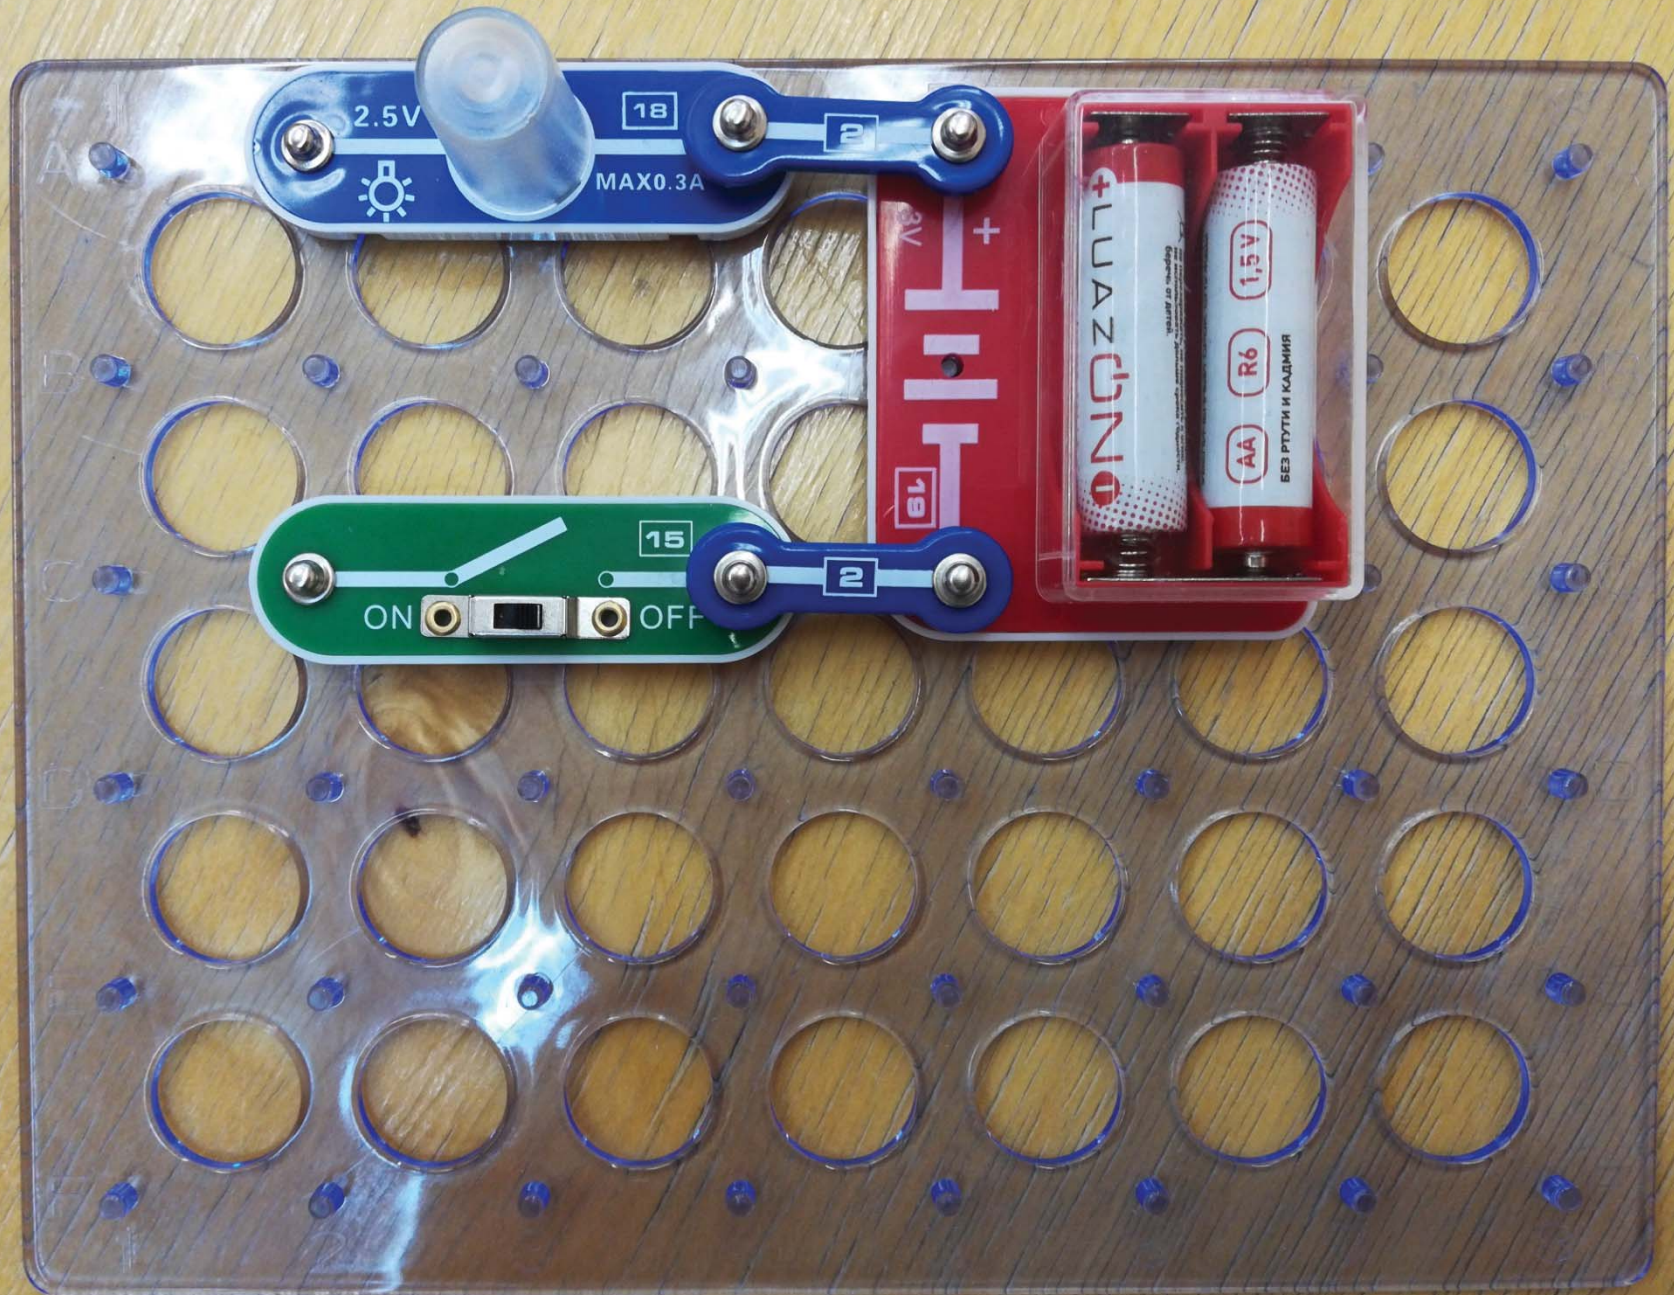

AA

БЕЗ РТУТИ И КАДИИЯ

Схема № 8 Фонарик с лампочкой

Blue PCB with a light bulb symbol, 'S.2V' text, and a blue potentiometer. A green PCB with 'ON' and 'OFF' labels and a switch mechanism is connected to it.

Red battery pack containing two Eveready batteries. The top battery is labeled 'Eveready' and 'LR03 1.5V'. The bottom battery is labeled 'Eveready' and 'LR03 1.5V'.

ON OFF 15

2.5V MA

19

3

Energizer

15
ON OFF