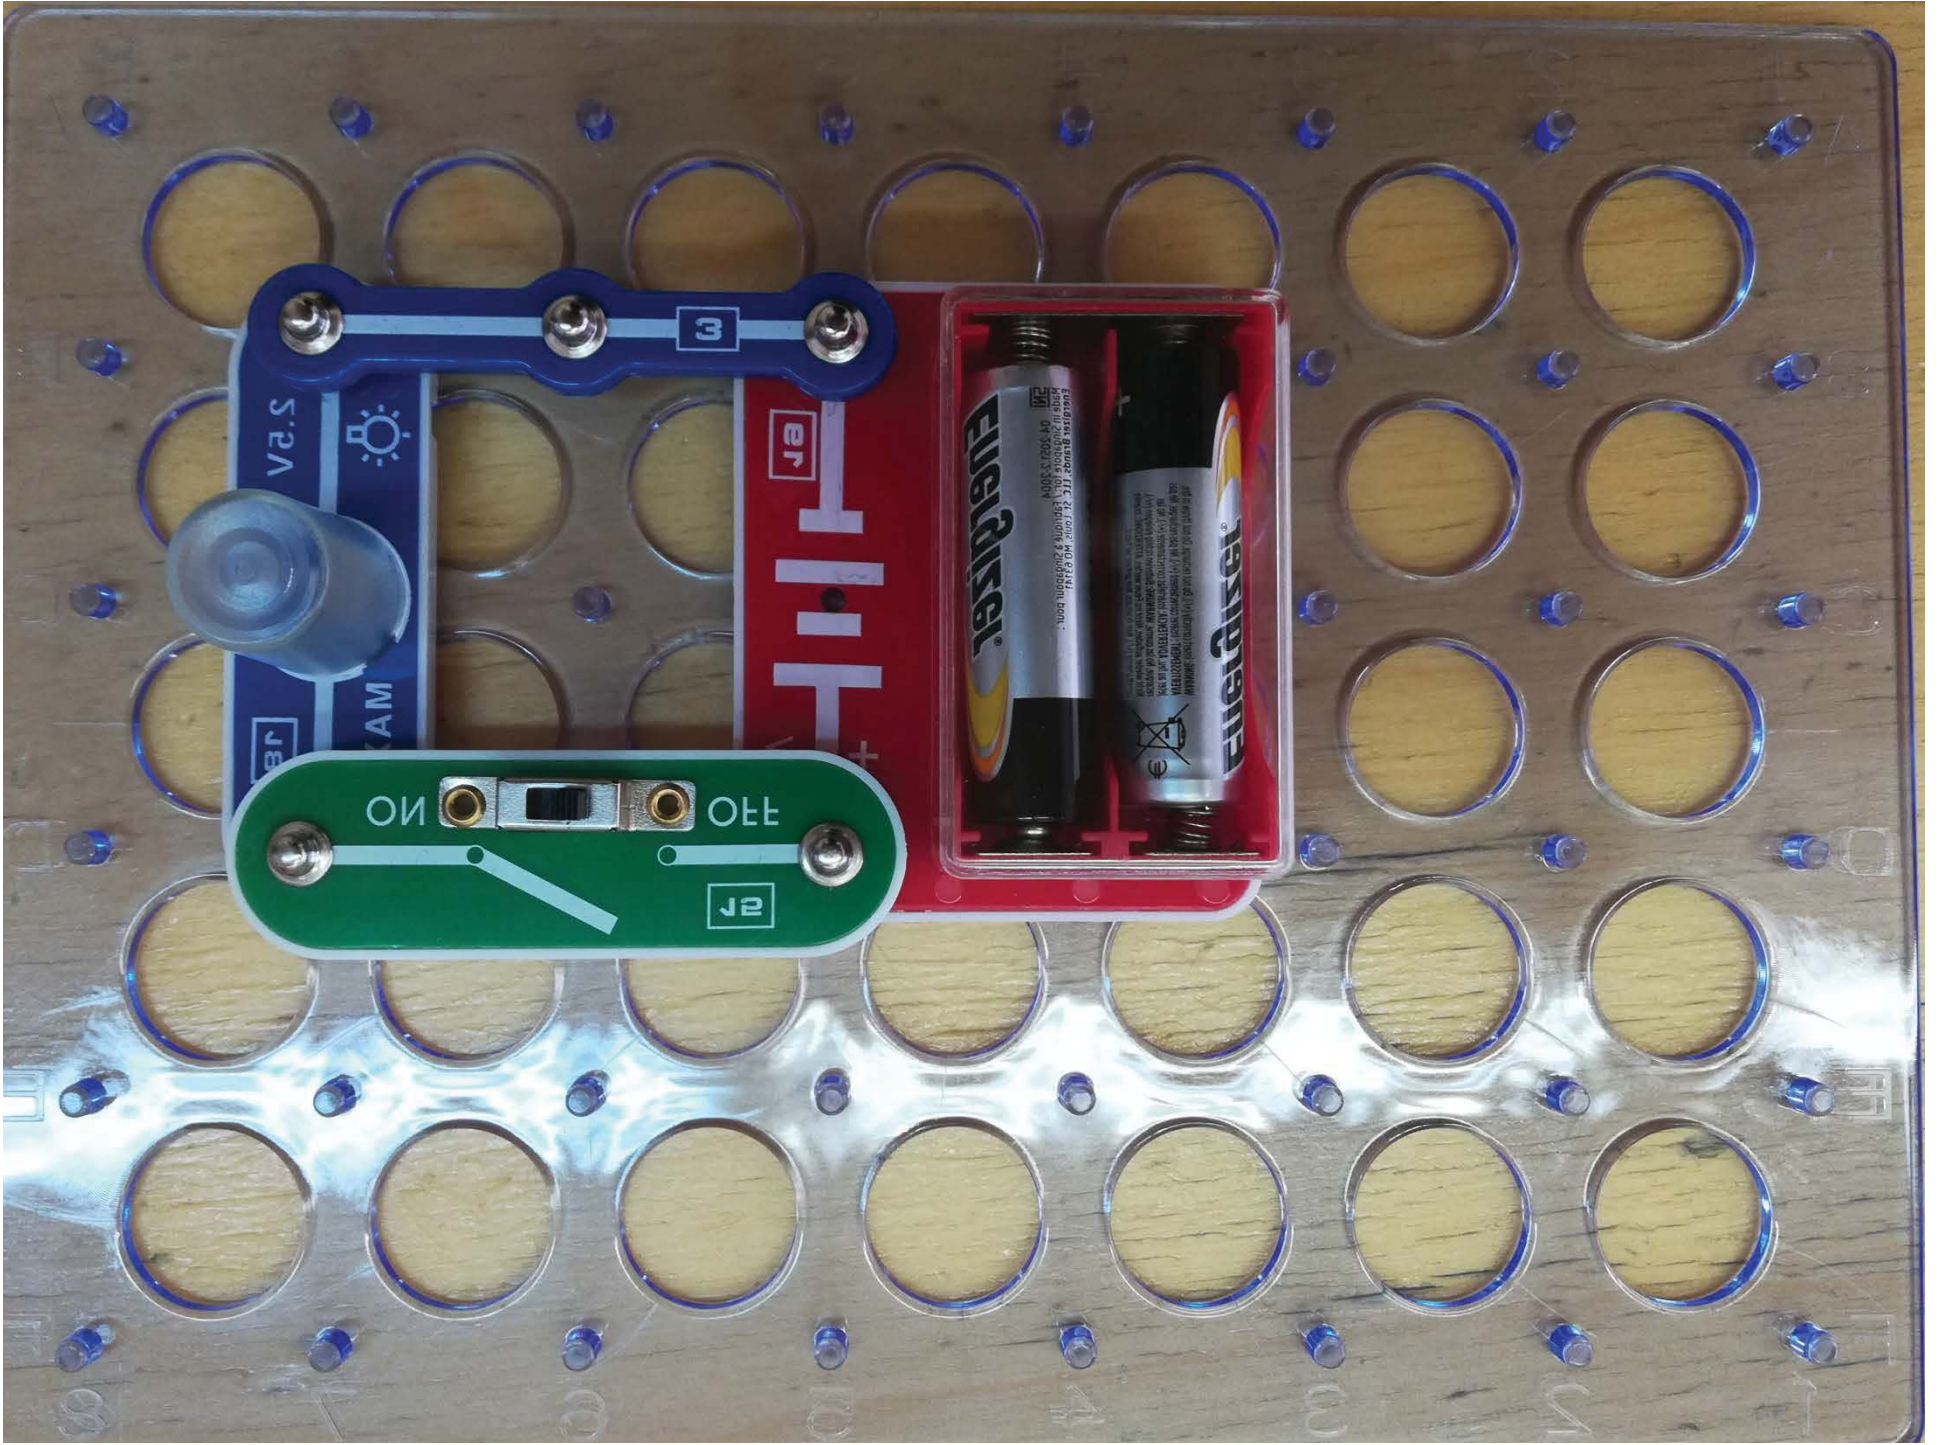

AA

БЕЗ РТУТИ И КАДИИЯ

Схема № 8 Фонарик с лампочкой

Blue PCB with a light bulb symbol, 'S.2V' text, and a blue potentiometer. A green PCB with 'ON' and 'OFF' labels and a switch mechanism is connected to it.

Red battery pack containing two Eveready batteries. The top battery is labeled 'Eveready' and 'LR03 1.5V'. The bottom battery is labeled 'Eveready' and 'LR03 1.5V'.

ON OFF 15

2.5V MA

19

3

Energizer

15
ON OFF